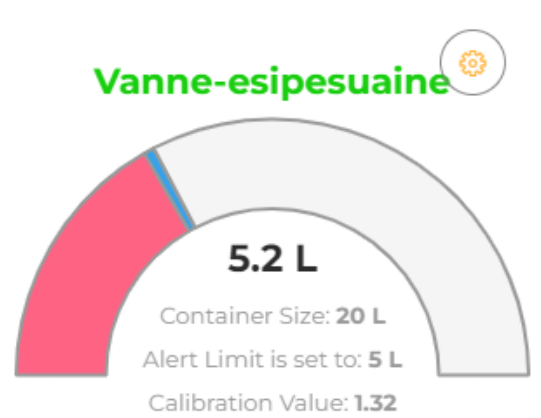

Consumption of chemicals:

- o The remaining amount of chemicals per chemical container in use
- o Alarm limits are set by container
- o Tells about a problem if the chemical is not consumed, even though there are washes
- o Text message alerts are sent to the agreed numbers when the set alarm limit for each container has been reached
- o Reduces physical visits to the technical space, saving you time
- o **Note:** requires a separate chemical measuring equipment!