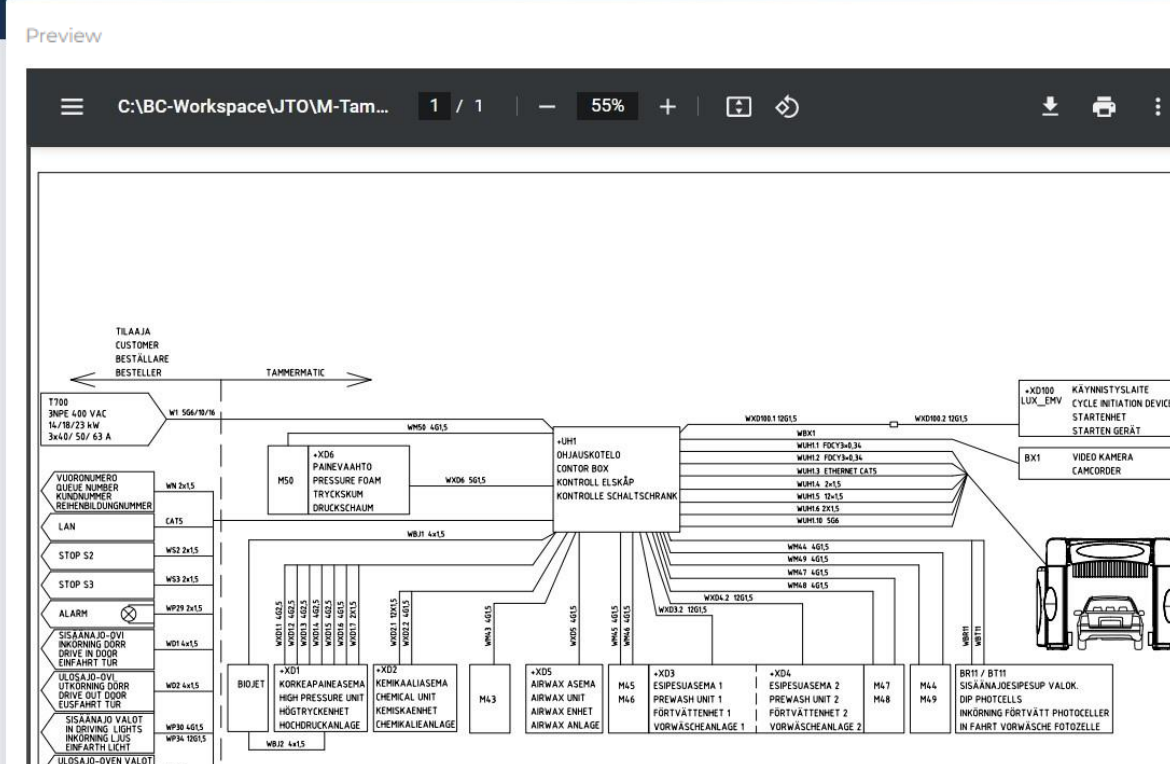

Electronic manuals for the machine:

- o User Manual
- o Installation drawings of the machine

User Manuals

ASENNUSKUVAT (6)

Dokumentti	Versio	Muokattu	Ki
5611528	k	2021-30-06 07:43	41
5622192	f	2017-10-01 09:37	25
5622194	c	2017-10-01 11:50	37
5622199	f	2021-29-06 14:22	41
5622272	e	2017-16-01 13:36	35
5622328	g	2021-12-10 14:06	55

KÄYTTÖOHJEET (1)

Dokumentti	Versio	Muokattu	Koko
DOC02745	g	2021-30-12 12:28	3664KB

KEMIKAALIEN KÄYTTÖTURVALLISUUSTIEDOTTEET (0)

SAHKOKUVAT (6)

SERVICE BULLETINS (0)

TEKNISET OMINAISUUDET (0)

TIEDOSTOJEN LATAUS (0)

TUOTEKATALOGIT (0)

VARAOSAKIRJAT (0)

VESI- JA PAINELMÄKAAVIOT (9)

DOC02745g

T700

Käyttäjän käsikirja