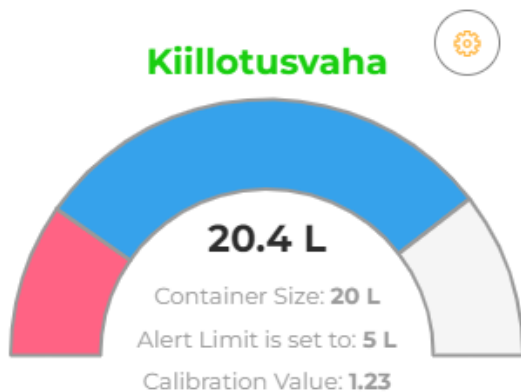

Consumption of chemicals:

- o The remaining amount of chemicals per chemical container in use
- o Alarm limits are set by container
- o Tells about a problem if the chemical is not consumed, even though there are washes
- o Text message alerts are sent to the agreed numbers when the set alarm limit for each container has been reached
- o Reduces physical visits to the technical space, saving you time
- o **Note:** requires a separate chemical measuring equipment!