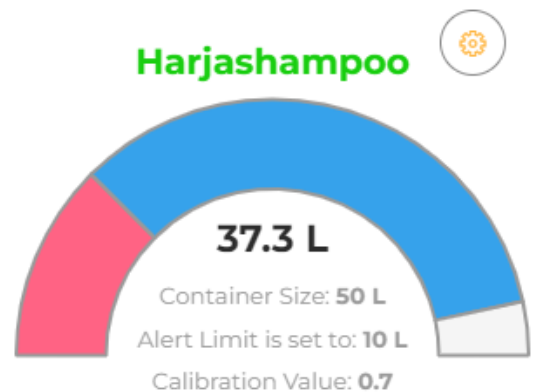

Consumption of chemicals:

- o The remaining amount of chemicals per chemical container in use
- o Alarm limits are set by container
- o Tells about a problem if the chemical is not consumed, even though there are washes
- o Text message alerts are sent to the agreed numbers when the set alarm limit for each container has been reached
- o Reduces physical visits to the technical space, saving you time
- o **Note:** requires a separate chemical measuring equipment!