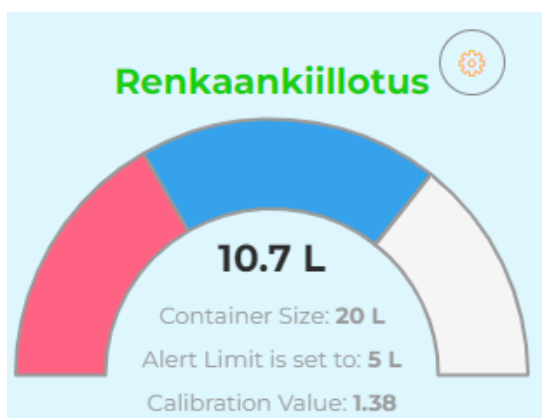

Consumption of chemicals:

- o The remaining amount of chemicals per chemical container in use
- o Alarm limits are set by container
- o Tells about a problem if the chemical is not consumed, even though there are washes
- o Text message alerts are sent to the agreed numbers when the set alarm limit for each container has been reached
- o Reduces physical visits to the technical space, saving you time
- o **Note:** requires a separate chemical measuring equipment!